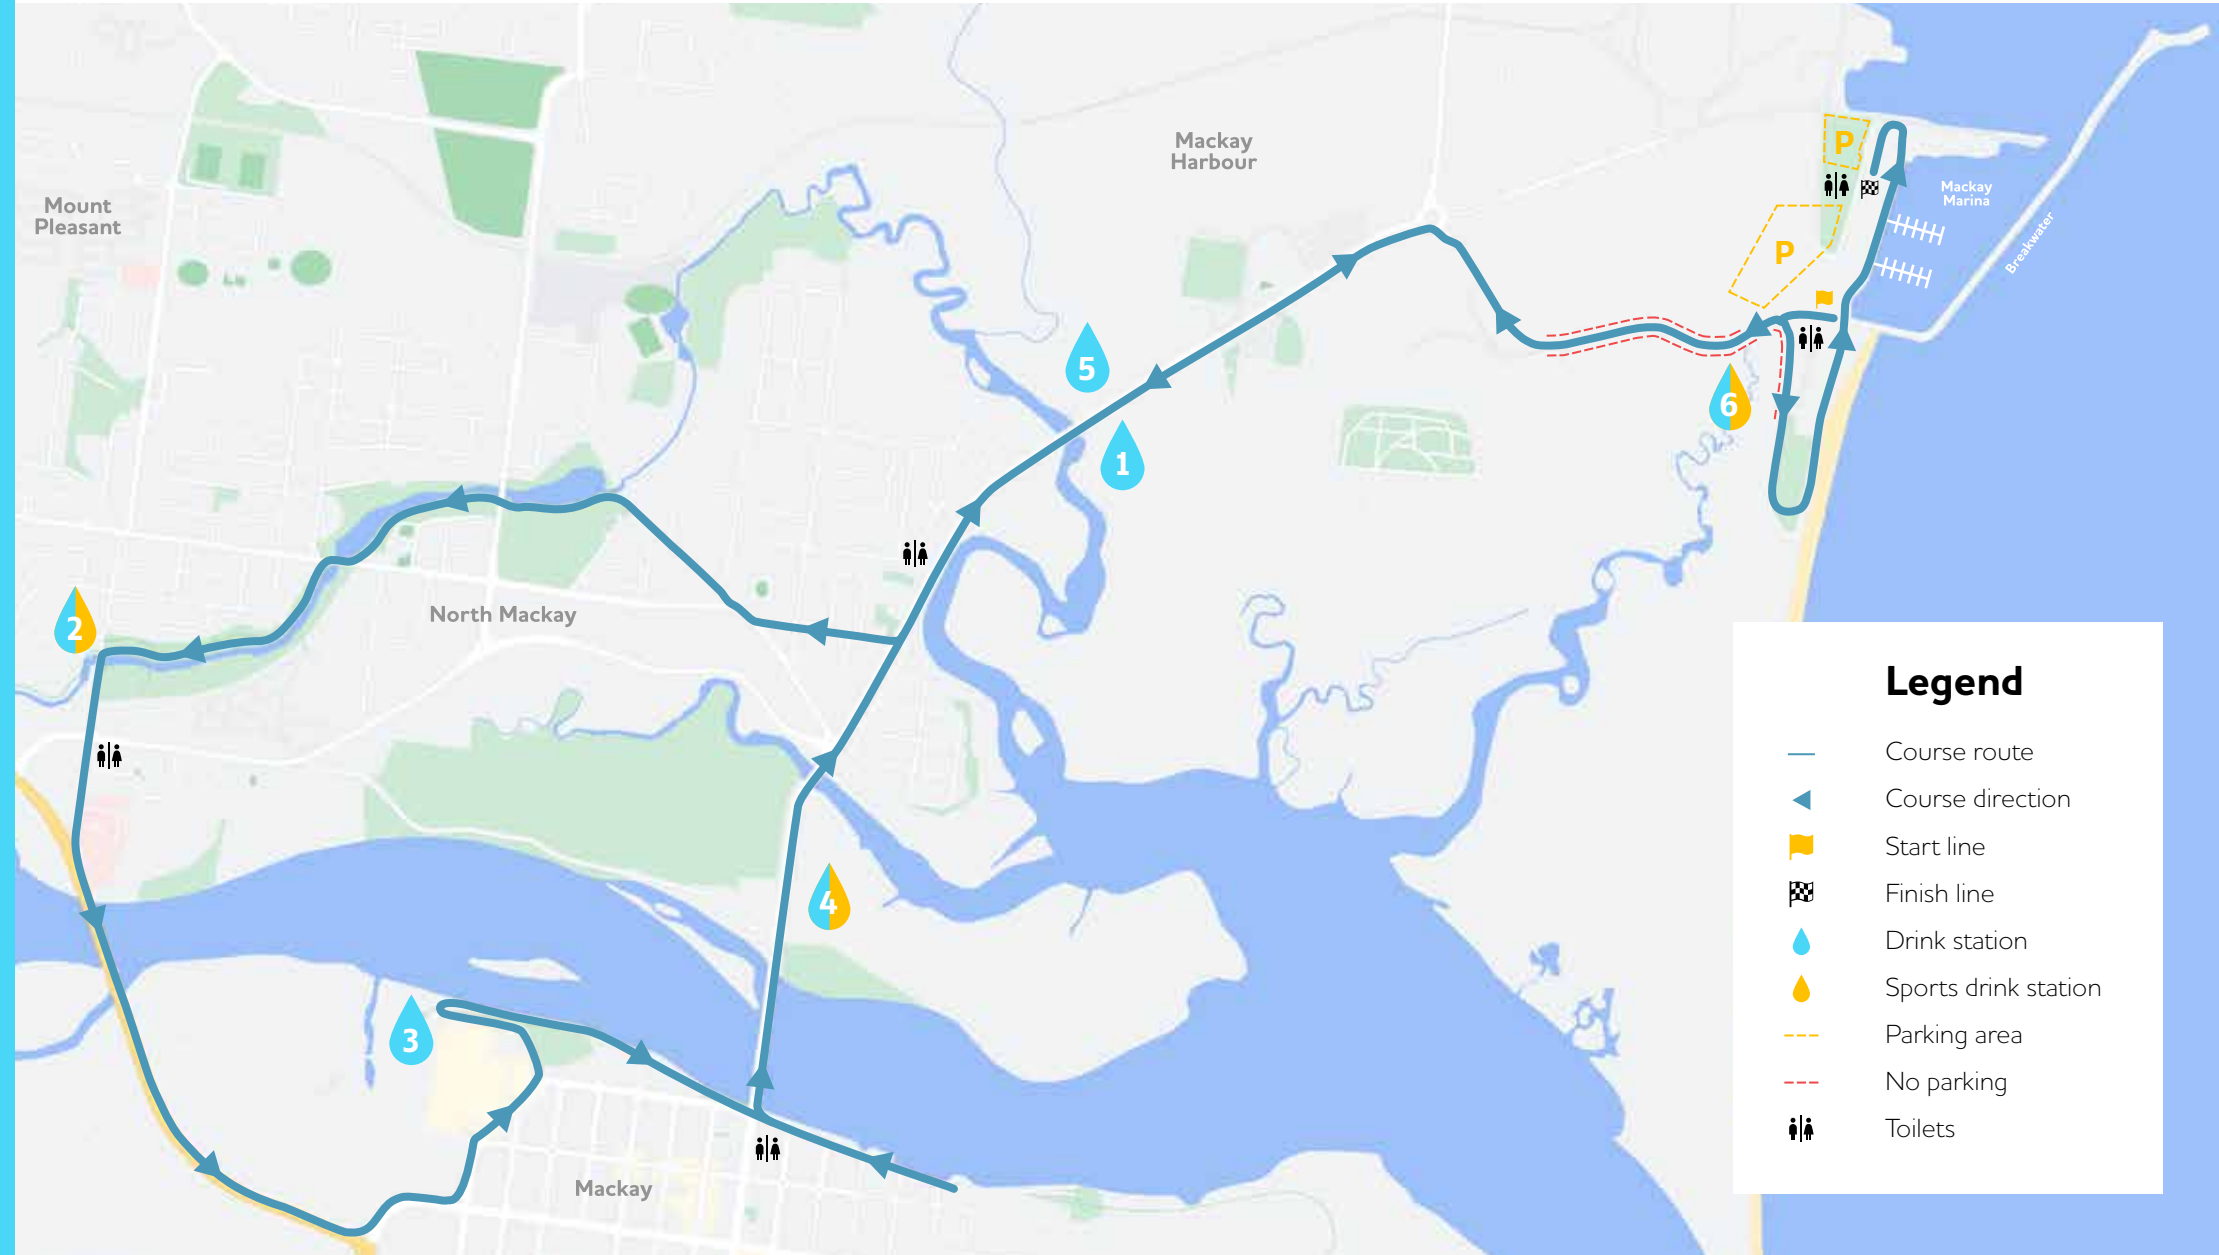

21.1km Half Marathon

Course map

Legend

- Course route
- Course direction
- Start line
- Finish line
- Drink station
- Sports drink station
- Parking area
- No parking
- Toilets