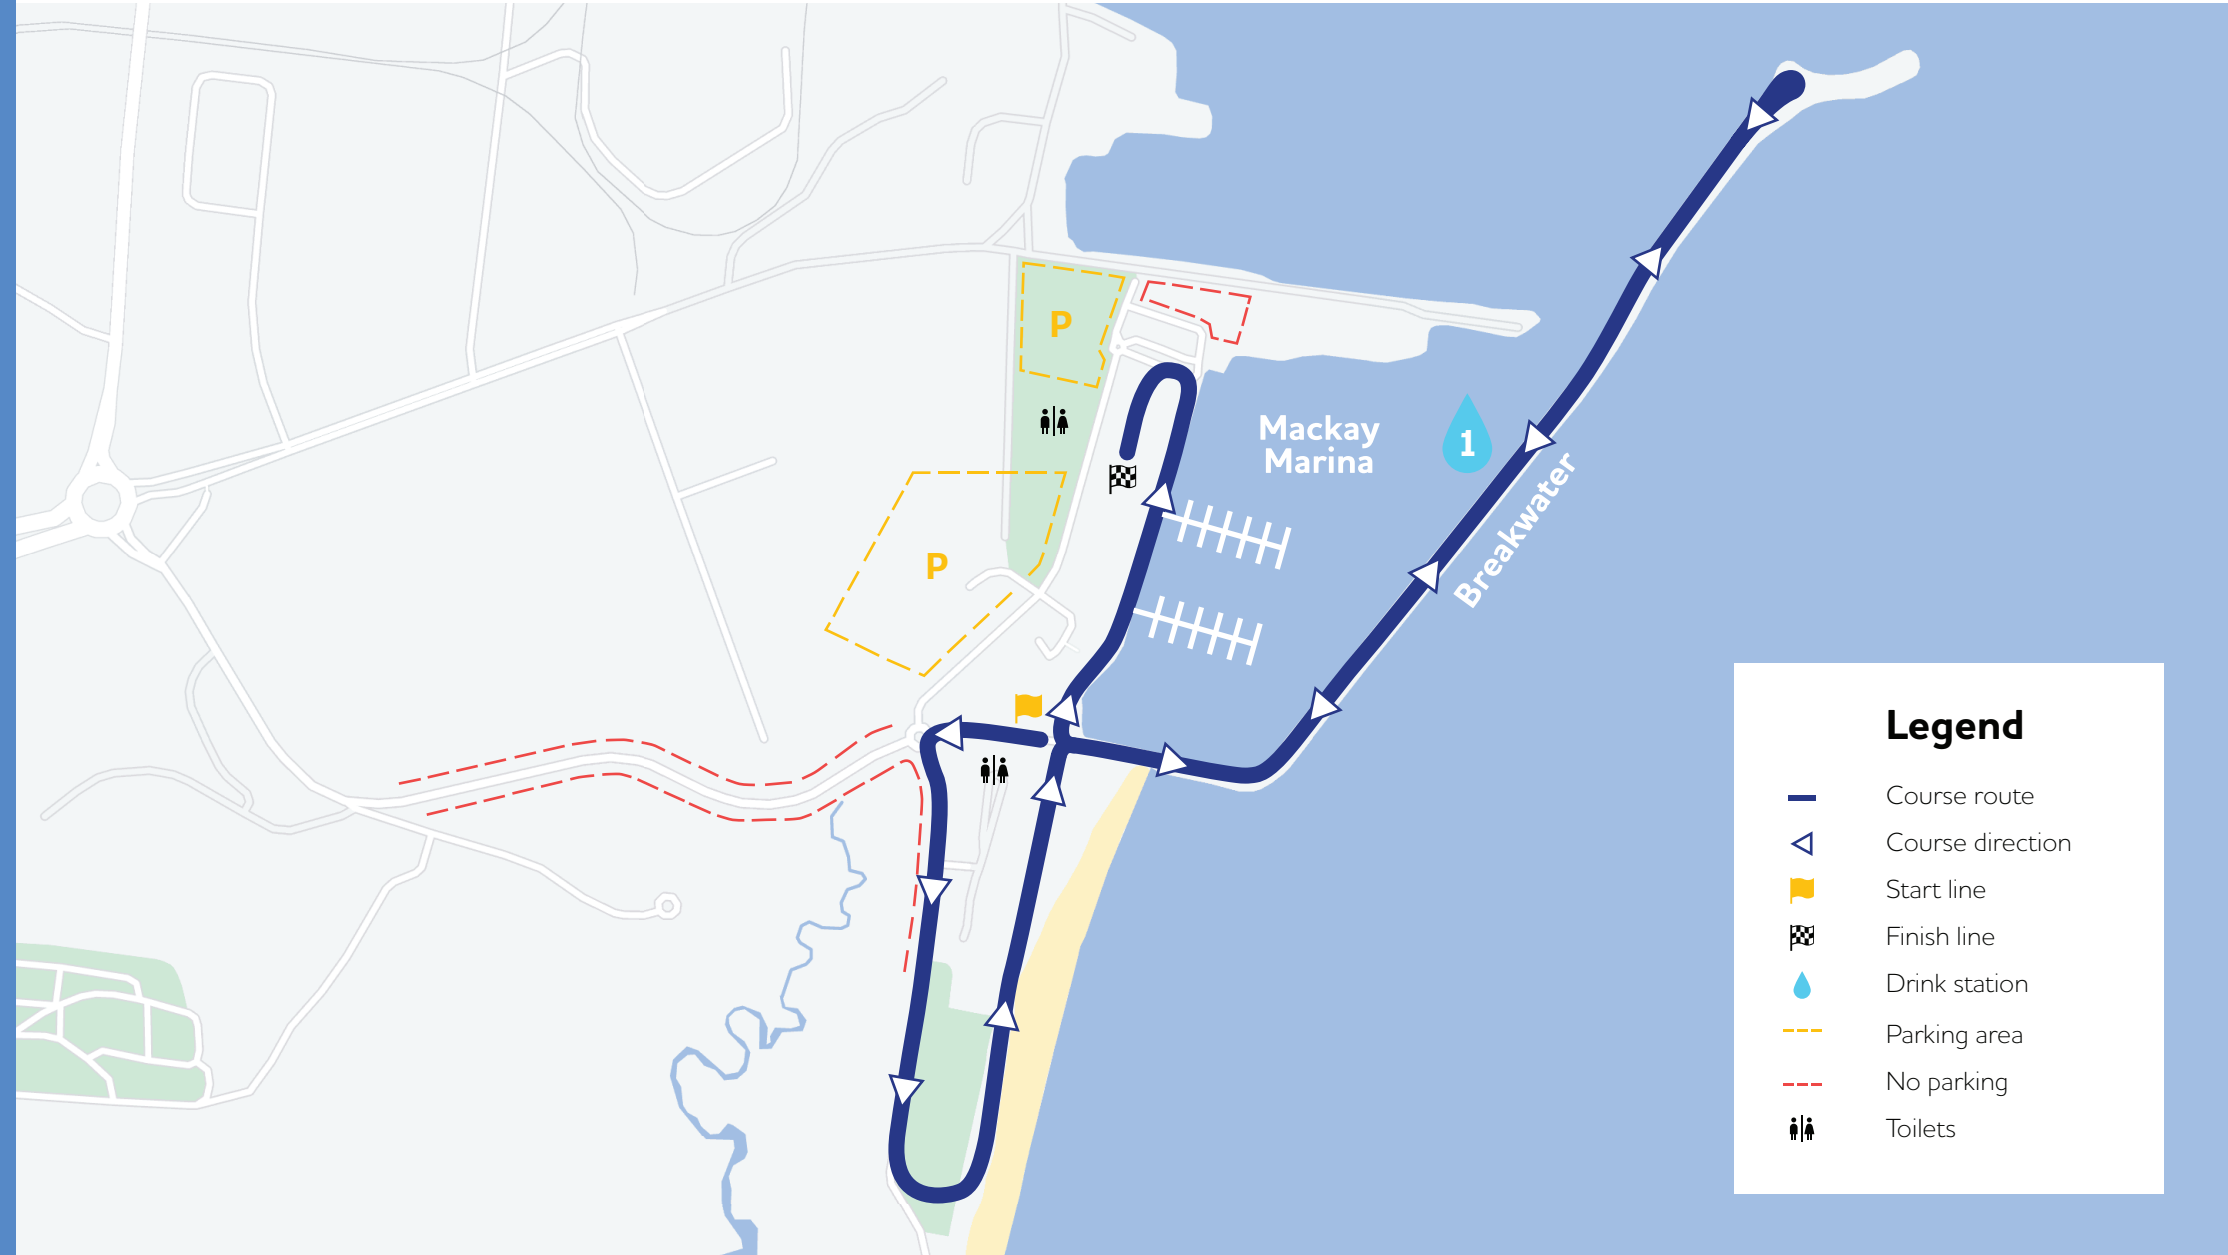

# 5km Run

## Course map

### Legend

-  Course route
-  Course direction
-  Start line
-  Finish line
-  Drink station
-  Parking area
-  No parking
-  Toilets